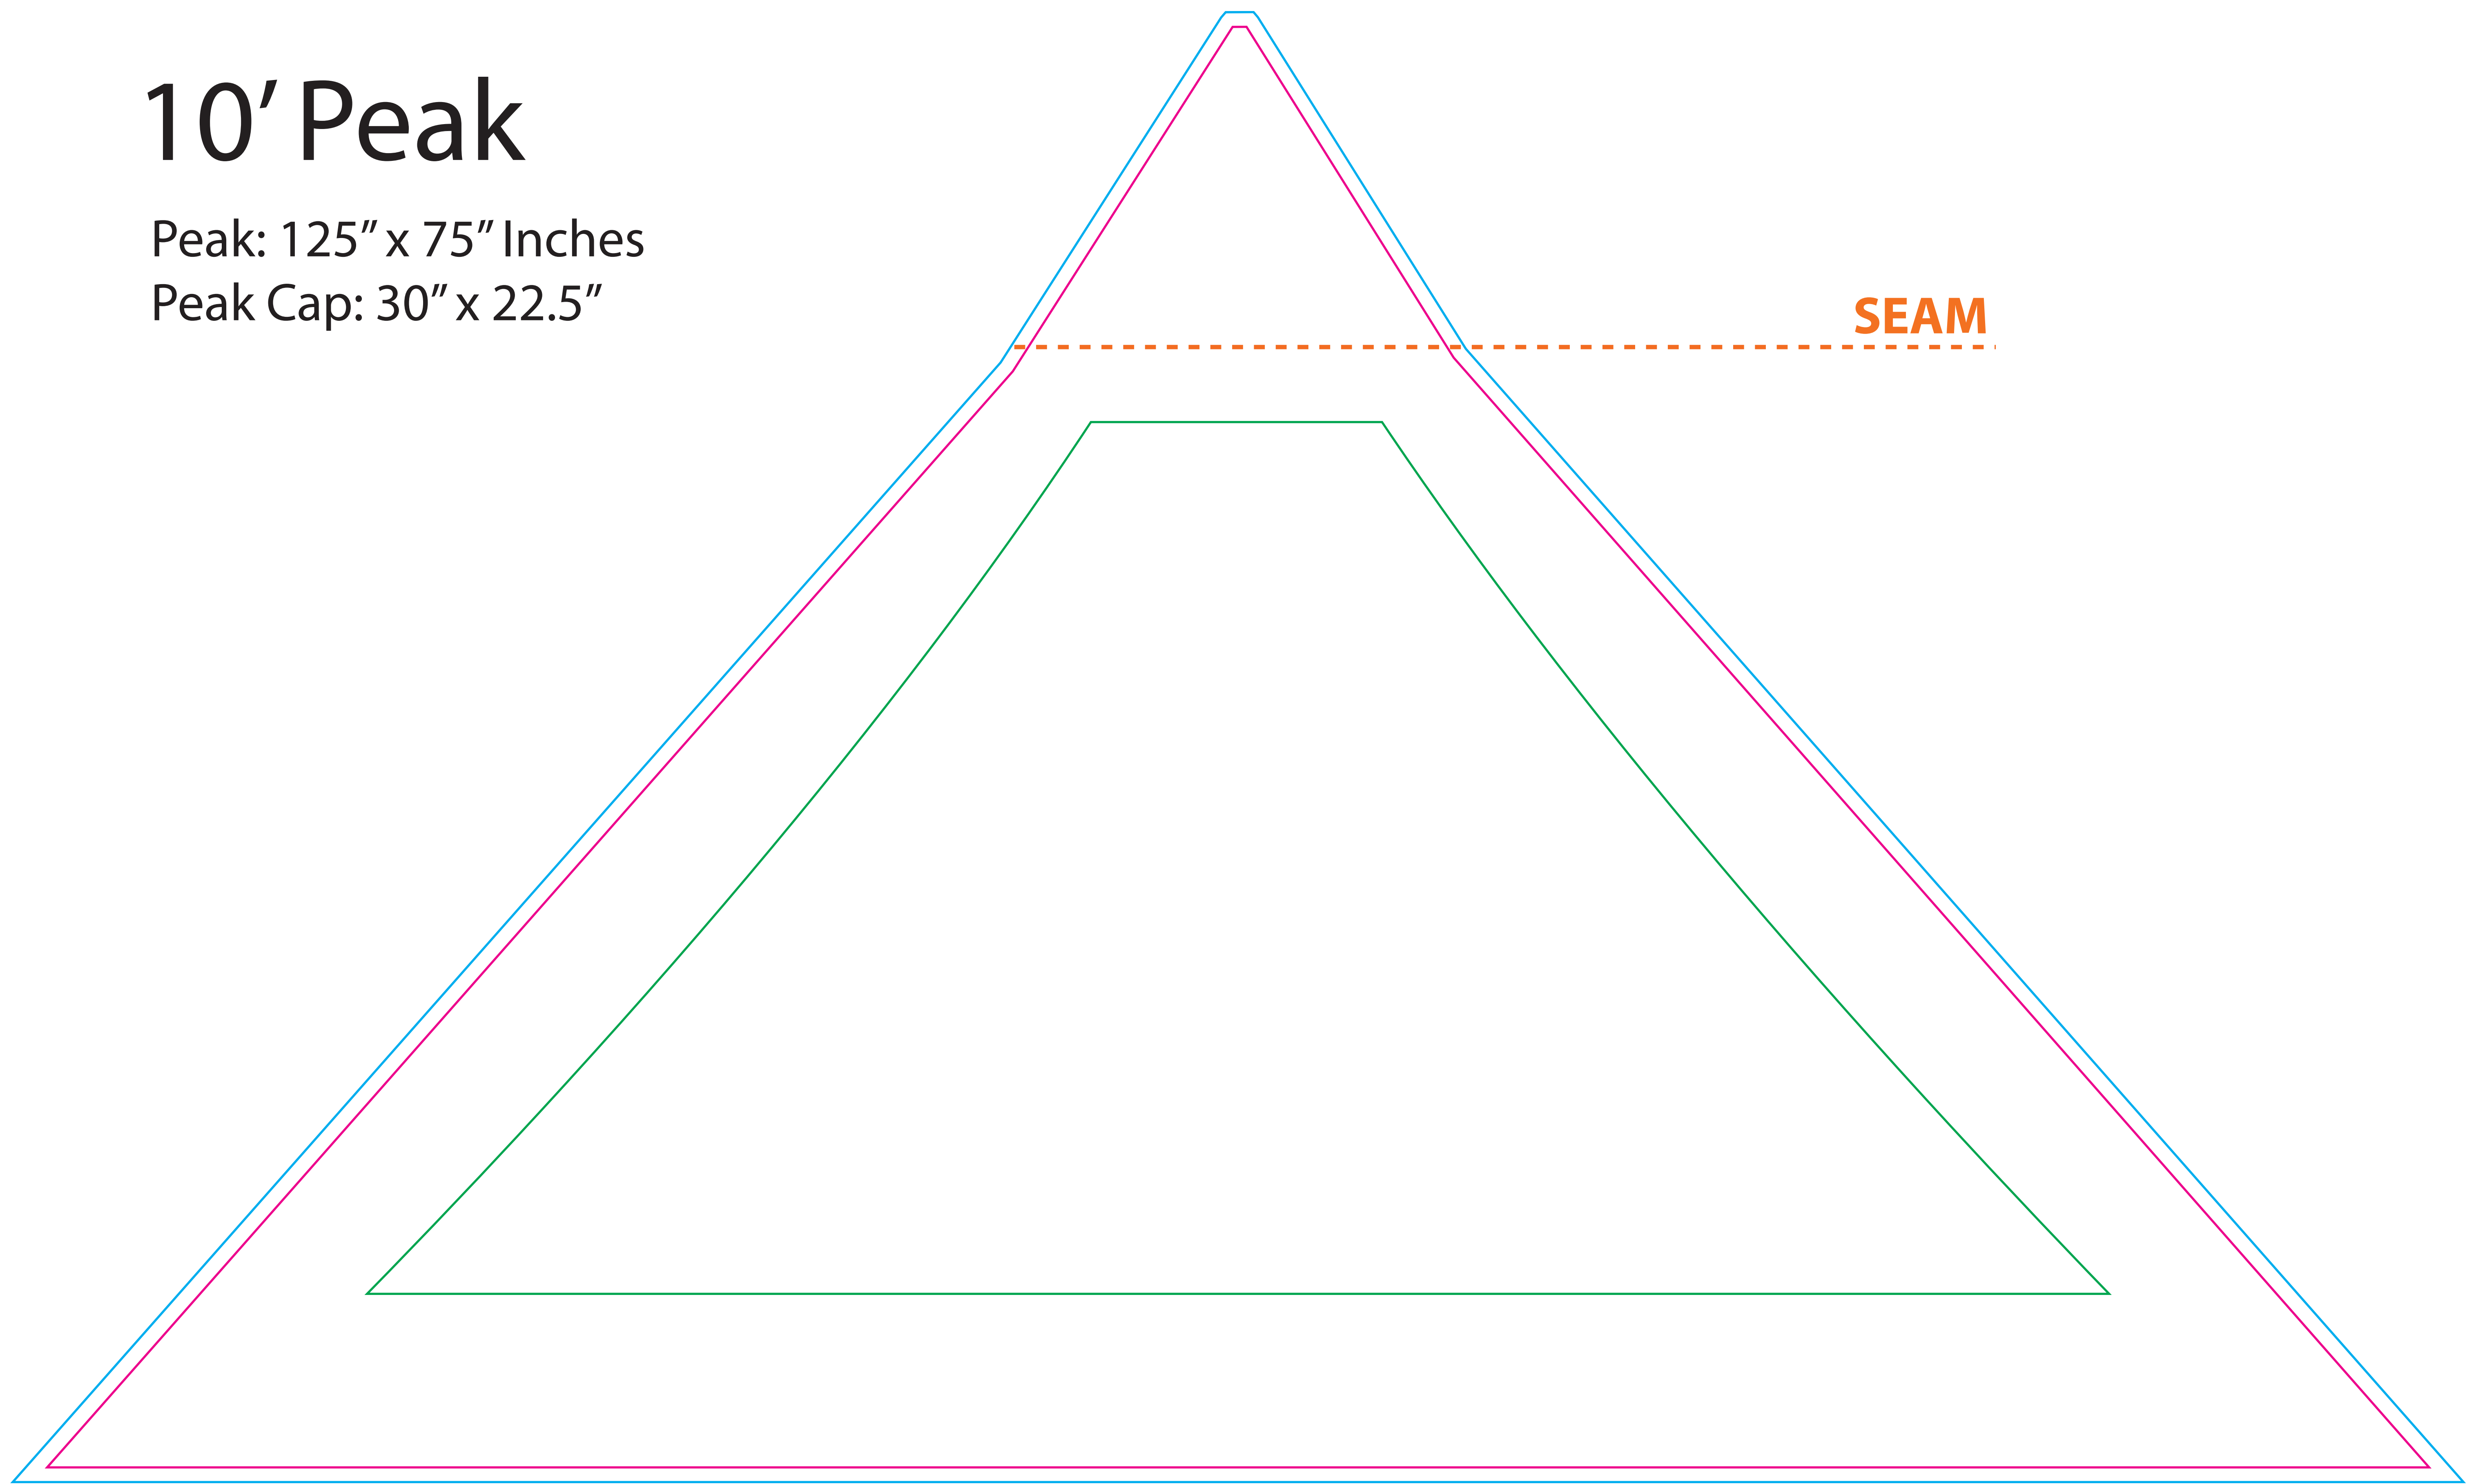

10' Peak

Peak: 125" x 75" Inches

Peak Cap: 30" x 22.5"

SEAM

-  **RECOMMENDED SAFE AREA**
-  **FINAL TRIM**
-  **BLEED TRIM**

SCALE UP 400% FOR FULL SIZE