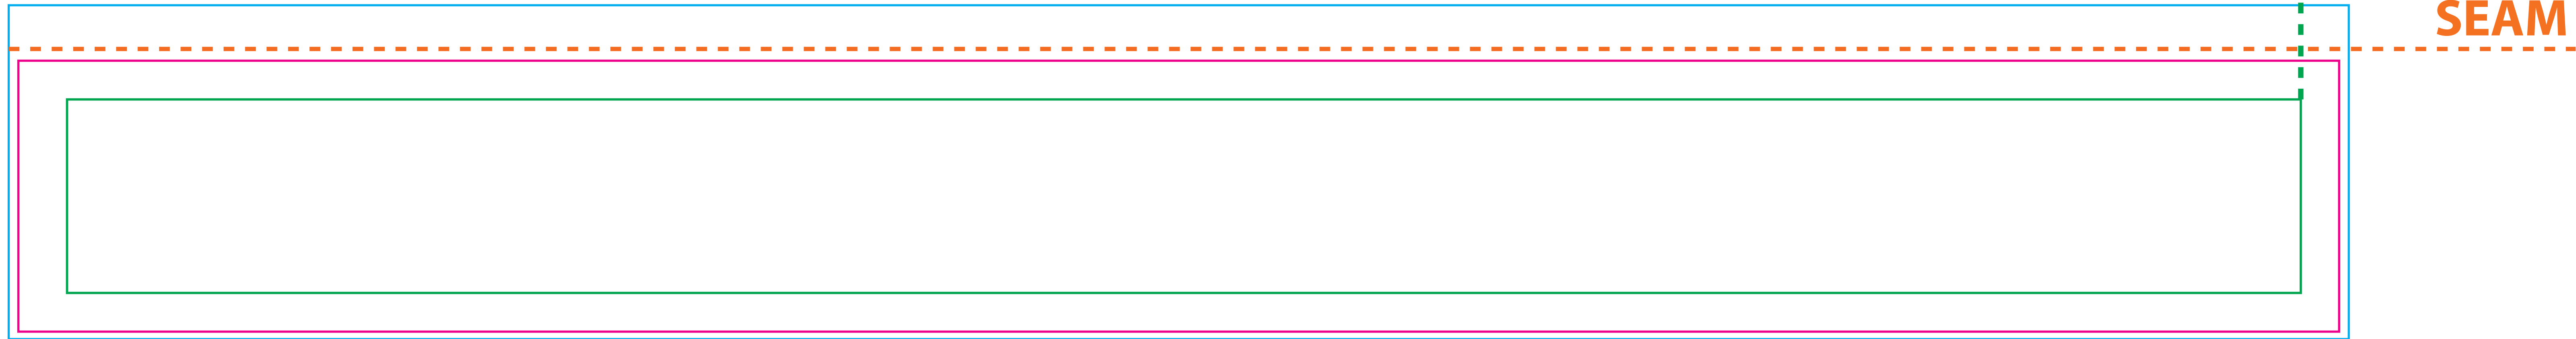

10' Valance + Pattern Matching Allowance (2.25")

Valance: 121" x 17.25" Inches

- RECOMMENDED SAFE AREA**
- FINAL TRIM**
- BLEED TRIM**

SCALE UP 400% FOR FULL SIZE